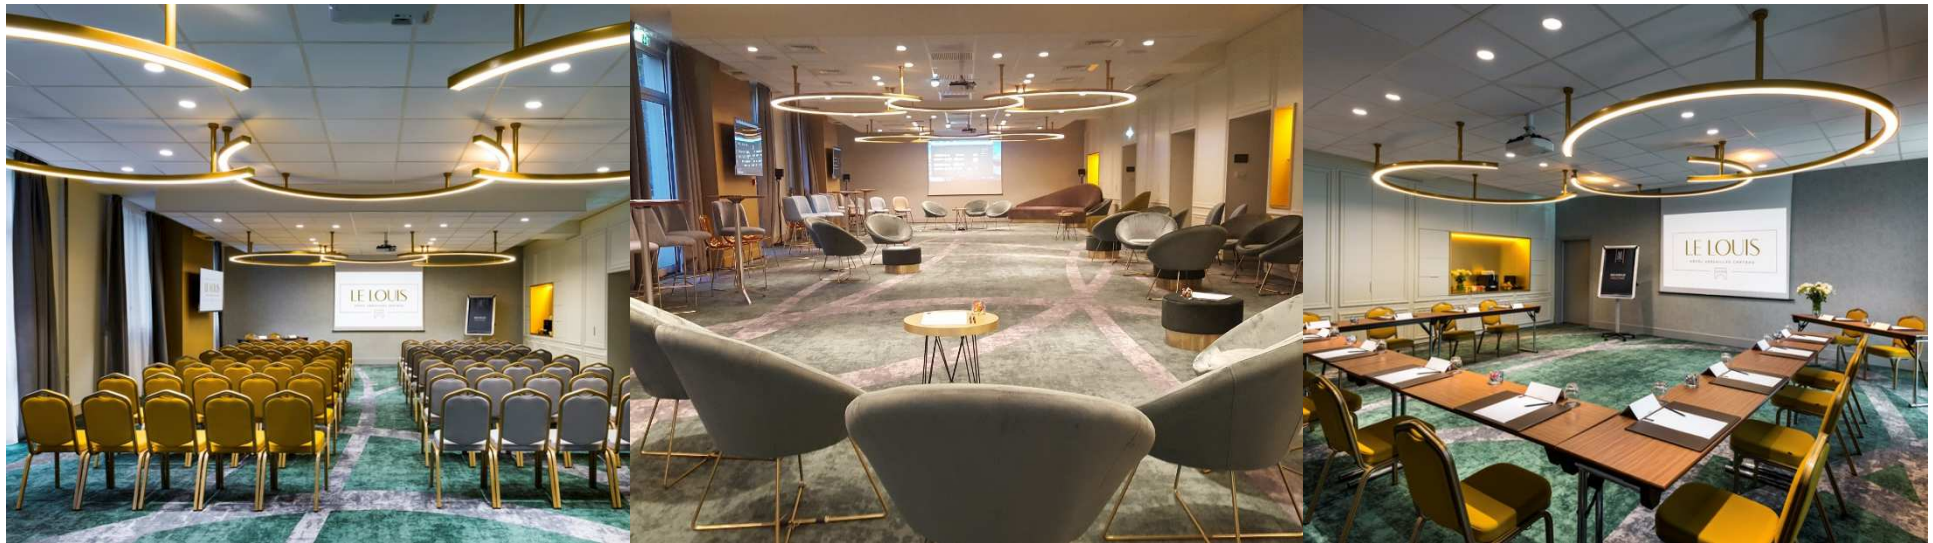

HOTEL LE LOUIS, VERSAILLES CHÂTEAU

*7 FULLY EQUIPPED MEETING ROOMS –
UP TO 220 PEOPLE IN OUR PLENARY ROOM*

EXPERTISE AND INNOVATION