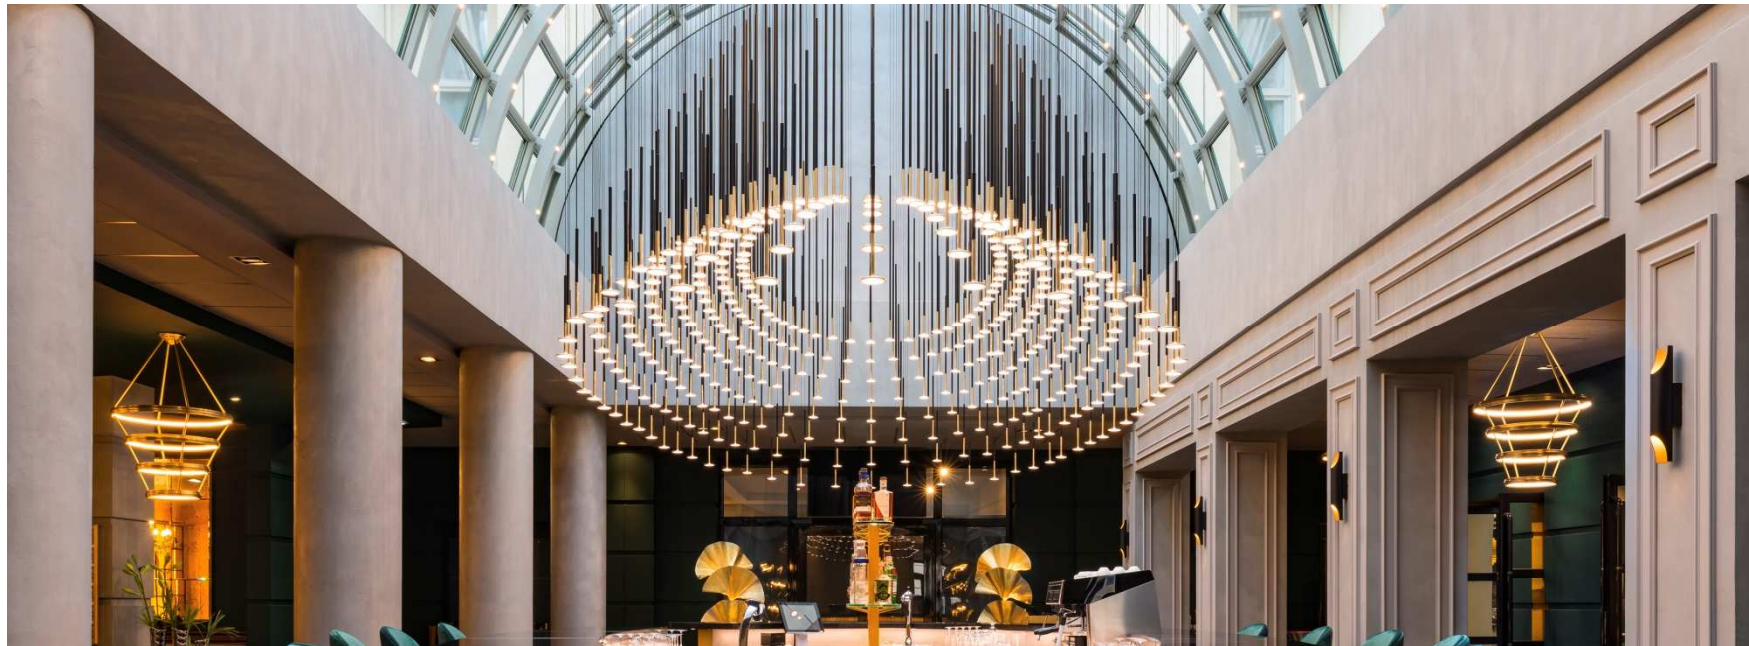

HOTEL LE LOUIS, VERSAILLES CHÂTEAU MGALLERY BY SOFITEL

HOTEL LE LOUIS, VERSAILLES CHÂTEAU

LOCATION

 Hôtel Le Louis, Versailles Château
MGallery Hotel Collection

 1 Palace of Versailles

 2 Train station – stop :
Versailles Château, Chantiers
and Rive Gauche