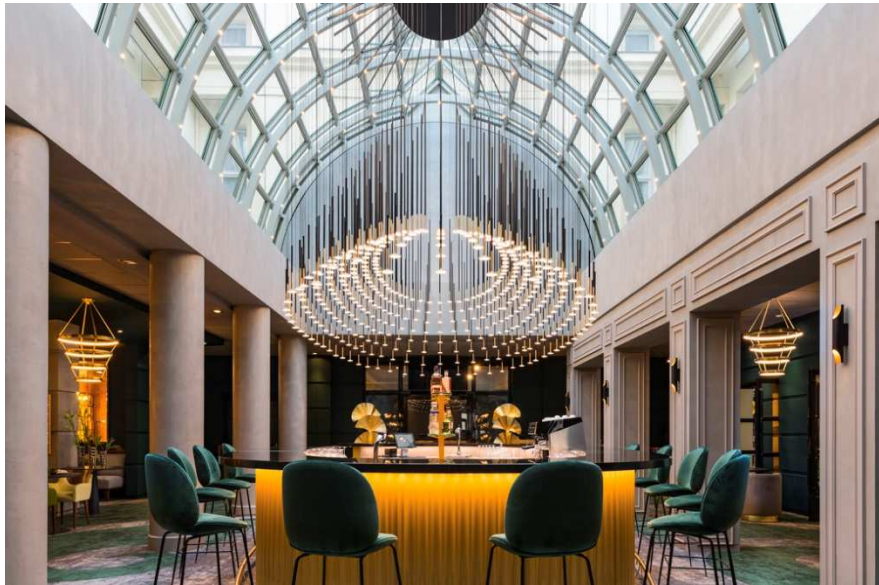

HOTEL LE LOUIS, VERSAILLES CHÂTEAU

STEAM ROOM, SAUNA AND FITNESS ROOM

RELAX IN OUR UNIQUE SPA

HOTEL LE LOUIS, VERSAILLES CHÂTEAU

BAR AND RESTAURANT L'ALCÔVE

CREATIVE REFINEMENT

HOTEL LE LOUIS, VERSAILLES CHÂTEAU