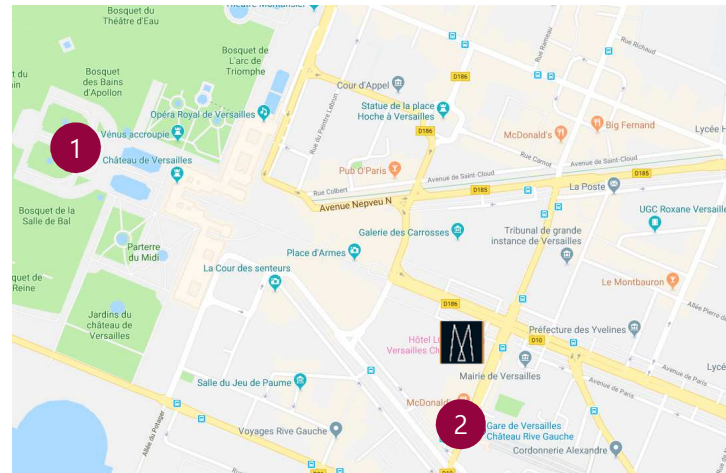

HOTEL LE LOUIS, VERSAILLES CHÂTEAU MGALLERY BY SOFITEL

HOTEL LE LOUIS, VERSAILLES CHÂTEAU

LOCATION

 Hôtel Le Louis, Versailles Château
MGallery Hotel Collection

 1 Palace of Versailles

 2 Train station – stop :
Versailles Château, Chantiers
and Rive Gauche

From Paris, take the A13 motorway, exit Versailles Château.

From Orly, take the N186 and then the A86 towards Versailles.

From Roissy Charles de Gaulle, take the A1 (E15, E19), then the “Périphérique Ouest” then the A13 and exit at Versailles Château.

HOTEL LE LOUIS, VERSAILLES CHÂTEAU

AROUND THE HOTEL

- PALACE OF VERSAILLES  5mn
- CONGRESS CENTER  5mn
- NATIONAL EQUESTRIAN ACADEMY OF THE ESTATE OF VERSAILLES  6mn
- BEAUTY INSTITUTE : HOTEL DE BEAUTÉ  8mn
- COURT OF SCENTS  8mn
- MARKET OF VERSAILLES  10mn
- GOLF NATIONAL  17mn
- MALL PARLY 2  15mn
- PORTE DE VERSAILLES – PARC DES EXPOSITIONS  30mn
- ZOO OF THOIRY  40mn
- OUTNET ONE NATION  25mn