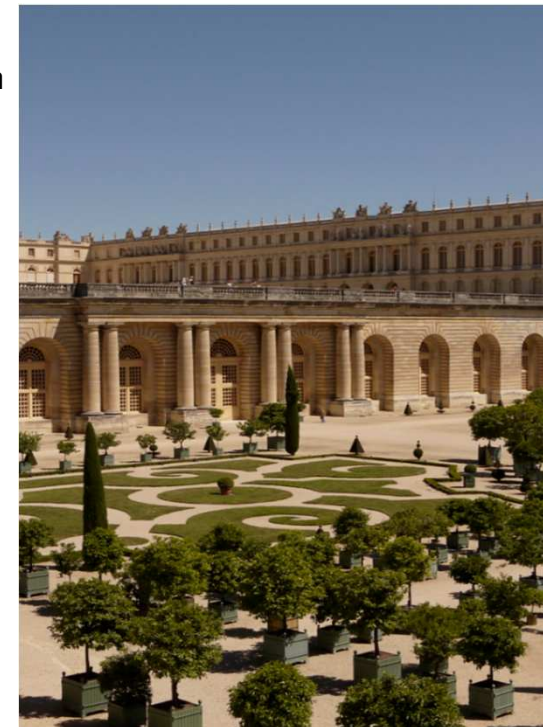

HOTEL LE LOUIS, VERSAILLES CHÂTEAU MGALLERY BY SOFITEL

HOTEL LE LOUIS, VERSAILLES CHÂTEAU

LOCATION

 Hôtel Le Louis, Versailles Château
MGallery Hotel Collection

 1 Palace of Versailles

 2 Train station – stop :
Versailles Château, Chantiers
and Rive Gauche

HOTEL LE LOUIS, VERSAILLES CHÂTEAU

AROUND THE HOTEL

- PALACE OF VERSAILLES  5mn
- CONGRESS CENTER  5mn
- NATIONAL EQUESTRIAN ACADEMY OF THE ESTATE OF VERSAILLES  6mn
- BEAUTY INSTITUTE : HOTEL DE BEAUTÉ  8mn
- COURT OF SCENTS  8mn
- MARKET OF VERSAILLES  10mn
- GOLF NATIONAL  17mn
- MALL PARLY 2  15mn
- PORTE DE VERSAILLES – PARC DES EXPOSITIONS  30mn
- ZOO OF THOIRY  40mn
- OUTNET ONE NATION  25mn